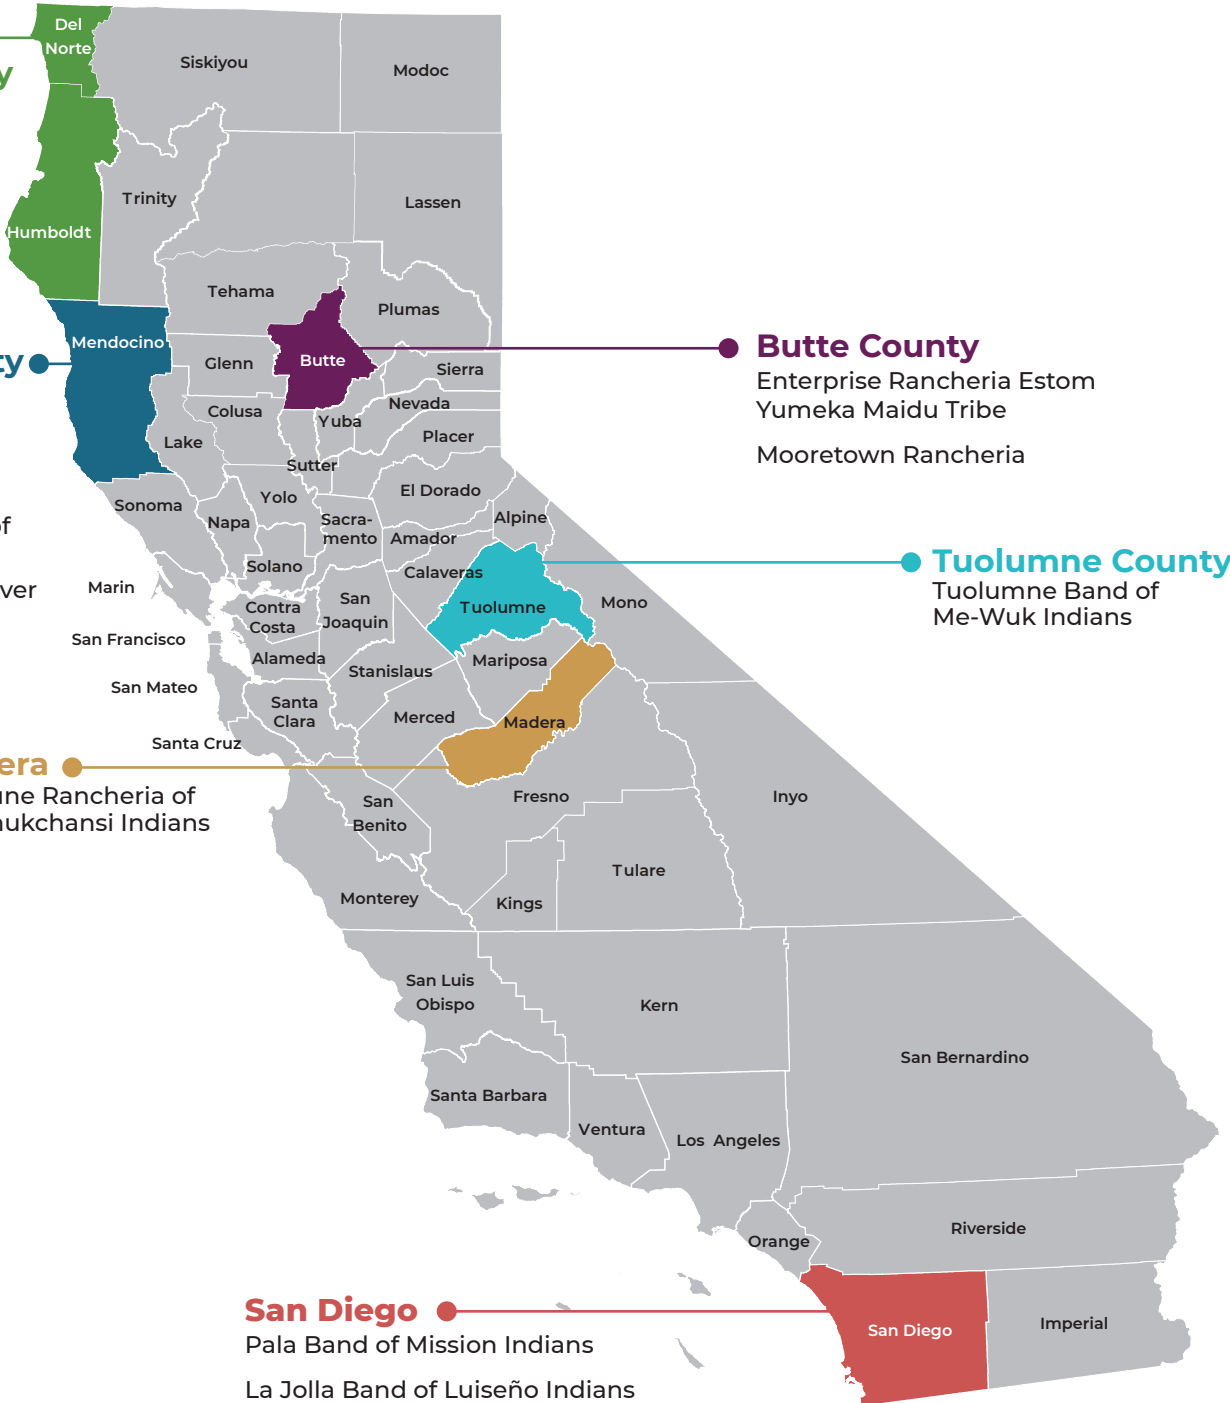

TRIBAL COMMUNITY COORDINATING CENTER  
**Funded Tribes**

**Del Norte and Humboldt County**

Yurok Tribe

**Mendocino County**

Coyote Valley Band of Pomo Indians

Hopland Band of Pomo Indians

Sherwood Valley Band of Pomo Indians

Redwood Valley Little River Band of Pomo Indians

**Butte County**

Enterprise Rancheria Estom  
 Yumeka Maidu Tribe

Mooretown Rancheria

**Tuolumne County**

Tuolumne Band of Me-Wuk Indians

**Madera**

Picayune Rancheria of the Chukchansi Indians

**San Diego**

Pala Band of Mission Indians

La Jolla Band of Luiseño Indians

Rincon San Luiseño Band of Mission Indians

San Pasqual Band of Mission Indians

**TRIBAL COMMUNITY**  
 COORDINATING CENTER